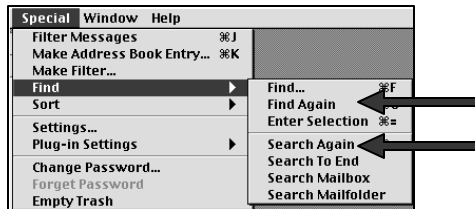

Eudora Pro 4.0 Special menu

Problem: What's the difference between Find and Search?

Fall 2004

CS5540

6

Virus Scan 3.0.3 Warning

Your virus definitions are more that 30 days old. You should download the latest definitions file from McAfee.

Problem: Careless writing: typo -- “more that”

Fall 2004

CS5540

7